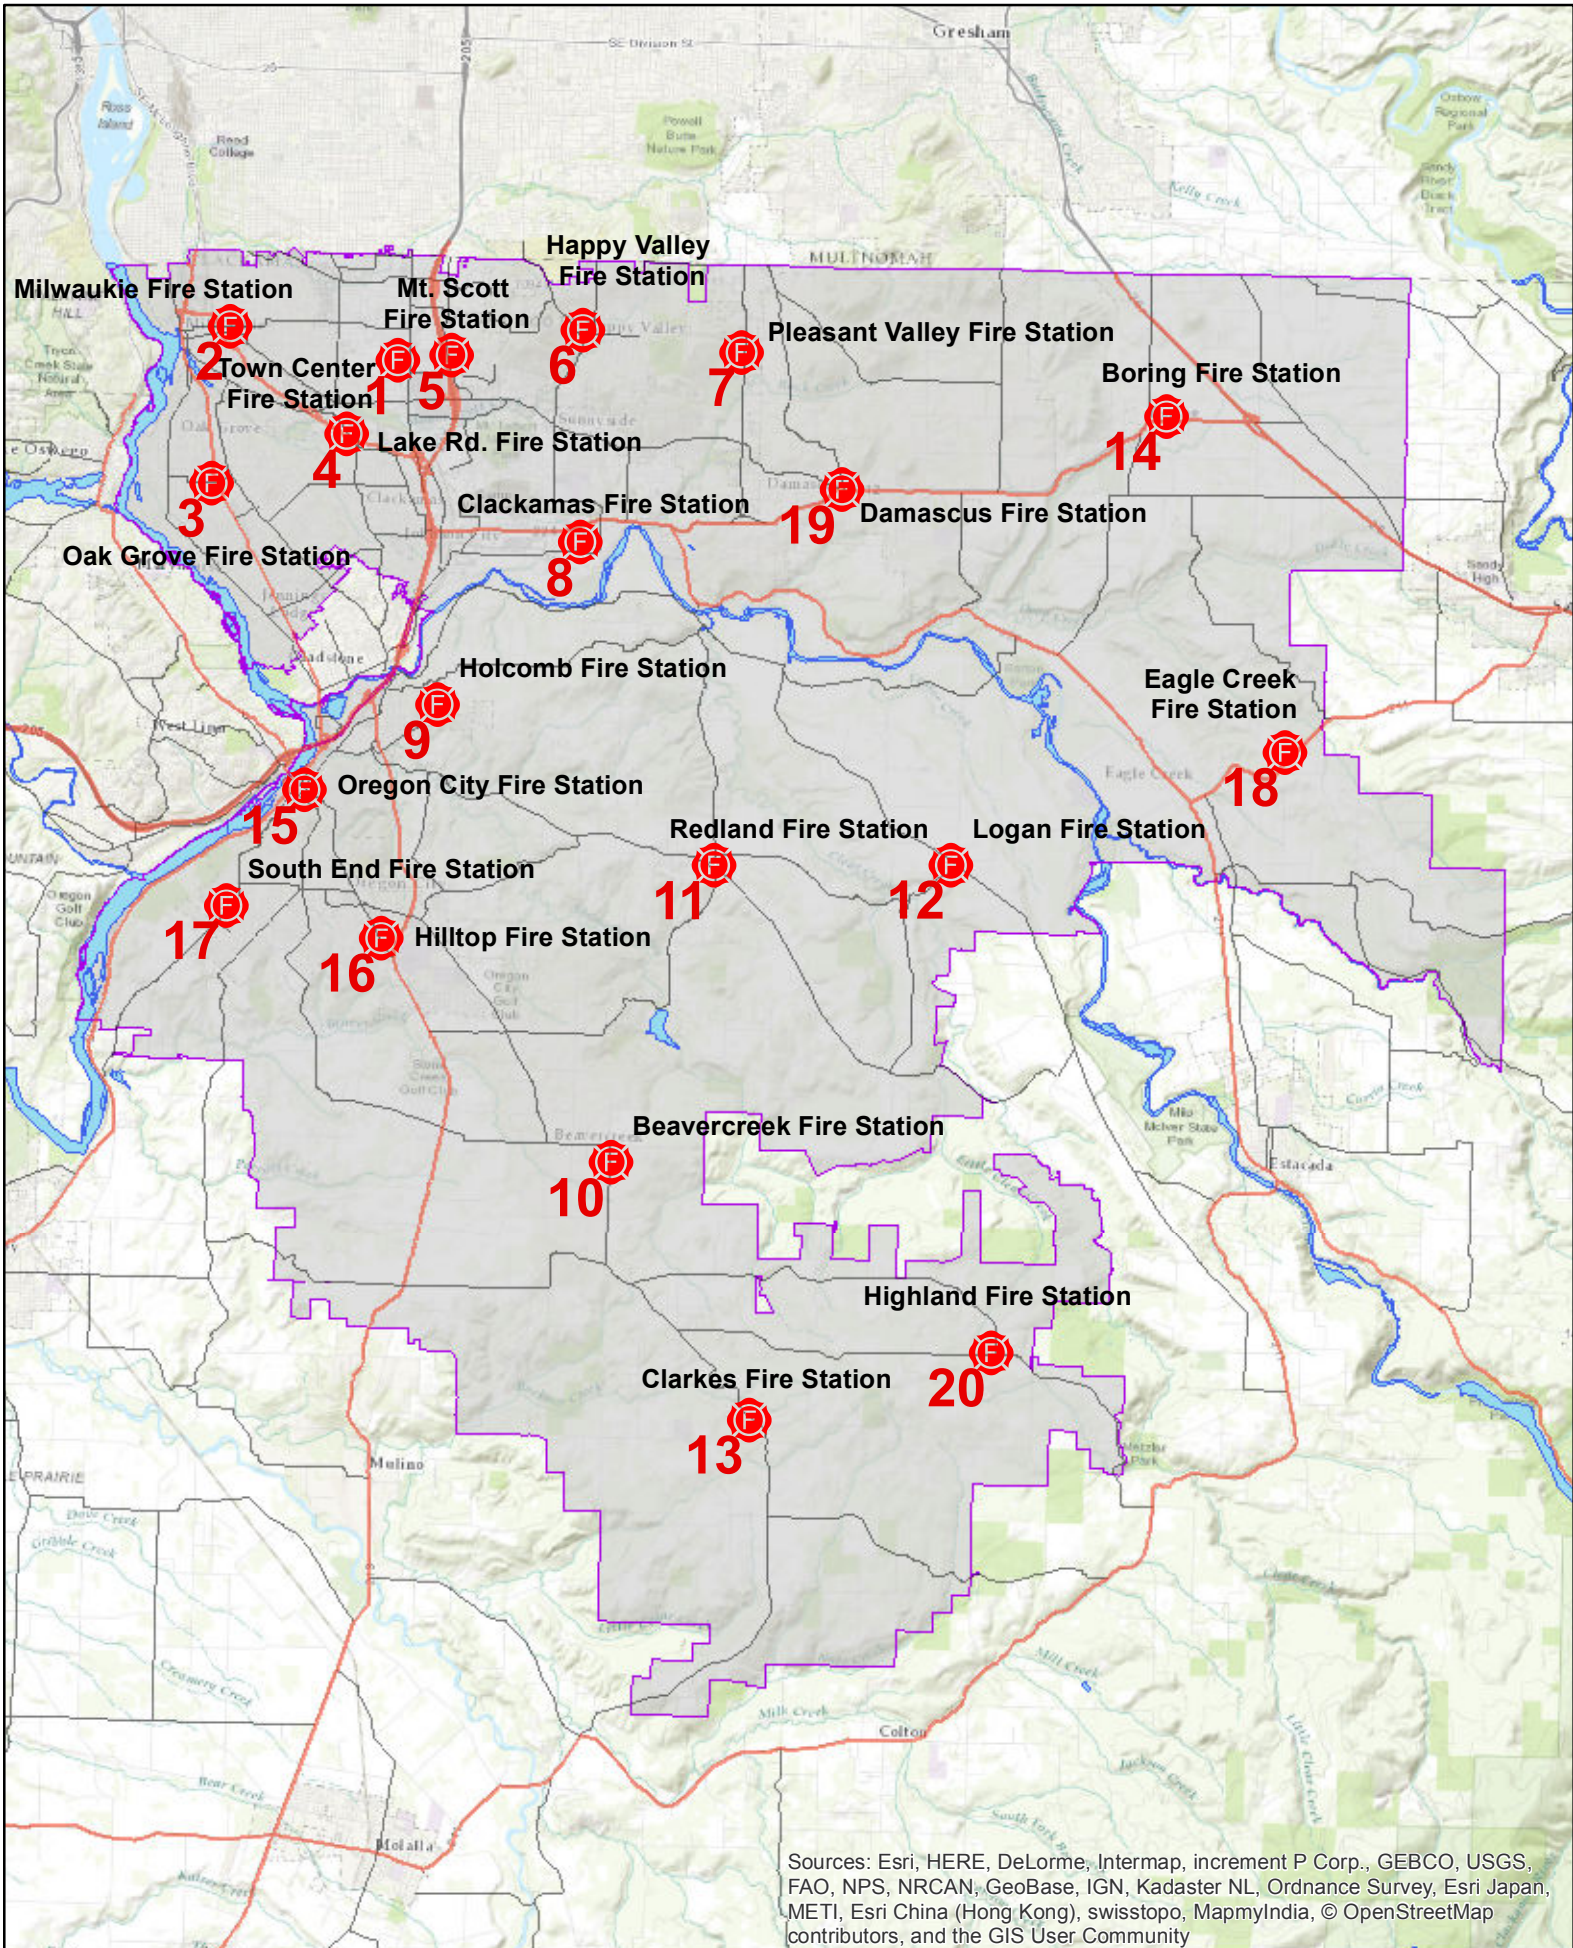

# Clackamas Fire District #1

Sources: Esri, HERE, DeLorme, Intermap, increment P Corp., GEBCO, USGS, FAO, NPS, NRCAN, GeoBase, IGN, Kadaster NL, Ordnance Survey, Esri Japan, METI, Esri China (Hong Kong), swisstopo, MapmyIndia, © OpenStreetMap contributors, and the GIS User Community